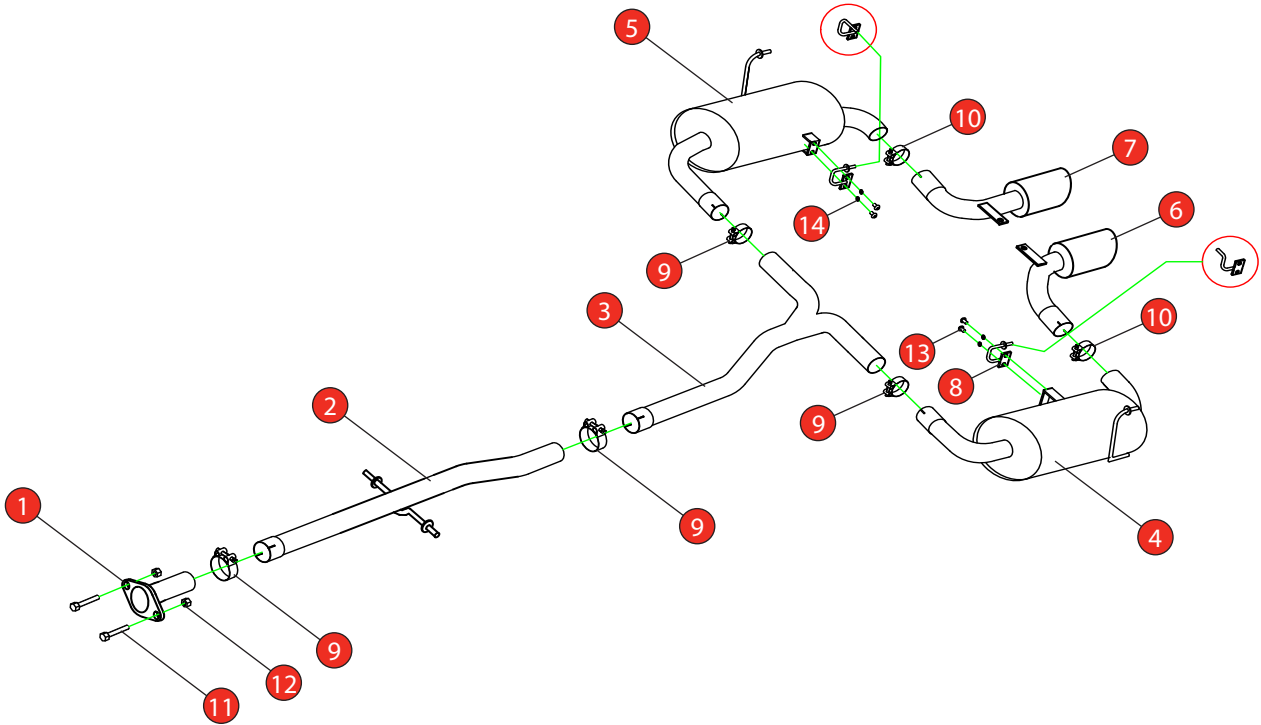

<b>Car</b>	Mini Cooper S R52 / R53	<b>Part No.</b>	SMN003S
<b>Year</b>	2002-2006	<b>Fit Kits</b>	360FK
<b>Notes</b>	Item 8 circled in red is for the pre 2004 model and the other is for the post 2004. Where not supplied use original fittings	<b>Features</b>	Pipe Diameter:- 70mm

Estimated Fitting Time: 90 Minutes

NO.	PART NO.	DESCRIPTION	QTY
1	799BM	Front Adaptor	1
2	801BM	Non-resonated Centre Section	1
3	585BM	Y Piece	1
4	806BM	L/H Rear Silencer	1
5	807BM	R/H Rear Silencer	1
6	804BM	L/H Polished STW Trim	1
7	805BM	R/H Polished STW Trim	1
<b>Fit Kit</b>			
8	482BM	Bracket Set	1
9	Z016.10004	55-59mm Clamp	4
10	Z016.10002	51-55mm Clamp	2
11	Z017.10096	M10 x 40mm Hex Head Bolt	2
12	Z017.10113	M10 Nut	2
13	Z017.10620	M6 x 12mm Button Head Bolt	4
14	Z017.10027	M6 Spring Washer	4
15	Z017.10072	M8 x 20mm Cap Head Bolt	2
16	Z017.10831	M8 x 17mm Washer	2
17	Z017.10062	M8 Nyloc Nut	1